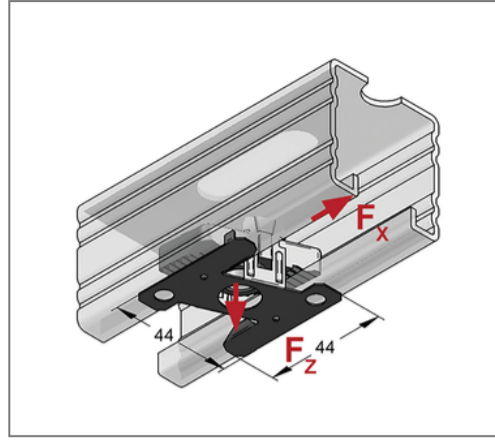

■ Stex 45 mounting plate MP M12 galv.

Commercial details

Part no.	1280012
EAN/GTIN	4250928424693
Packing unit	30 pcs
Quantity unit	pcs
Weight	0,0524 kg/pc
Product group	02-128
Price unit	1

QR code

Certification

Technical data

Material	Steel
Material type	S235
Surface	galvanized

Product details

Loading capacity	see loads in the catalogue
Length	44 mm
Width	44 mm
Thread	M12
Profile type	45
Shape	pivoted