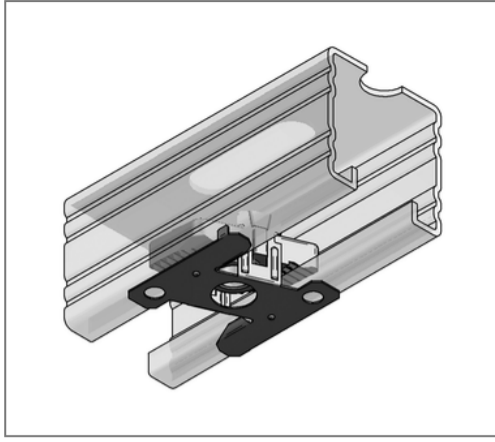

■ Stex 45 mounting plate MP M12 galv.

Commercial details

Part no.	1280012
EAN/GTIN	4250928424693
Packing unit	30 pcs
Quantity unit	pcs
Weight	0,0524 kg/pc
Product group	02-128
Price unit	1

QR code

Certification

Technical data

Material	Steel
Material type	S235
Surface	galvanized

Product details

Loading capacity	see loads in the catalogue
Length	44 mm
Width	44 mm
Thread	M12
Profile type	45
Shape	pivoted