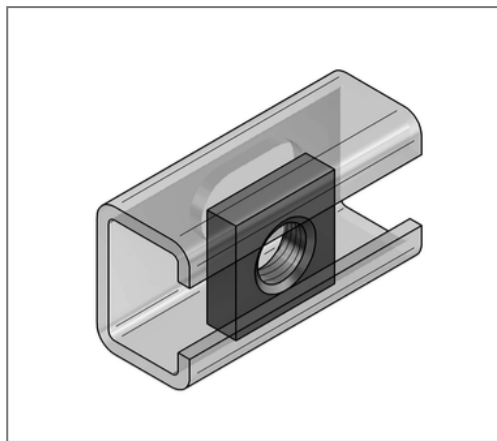

■ Threaded plate M10 square 17x17 mm galv.

Commercial details

Part no.	0740039
EAN/GTIN	4250928417114
Packing unit	100 pcs
Quantity unit	pcs
Weight	0,0090 kg/pc
Product group	02-074
Price unit	100

QR code

Technical data

Material	Steel
Material type	S235
Surface	galvanized

Product details

Loading capacity	see loads in the catalogue
Length L	17 mm
Width B	17 mm
Material thickness S	5 mm
Thread G	M10
Profile type	LP50
Shape	square