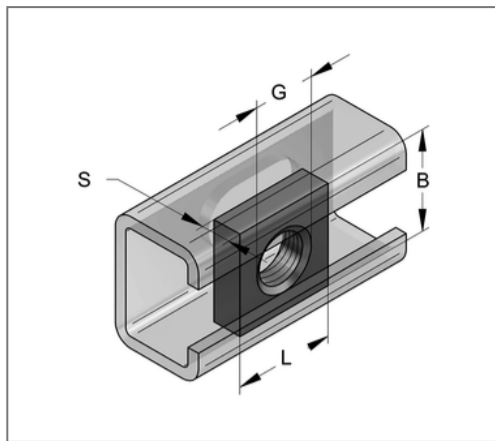

■ Threaded plate M10 square 17x17 mm galv.

Commercial details

Part no.	0740039
EAN/GTIN	4250928417114
Packing unit	100 pcs
Quantity unit	pcs
Weight	0,0090 kg/pc
Product group	02-074
Price unit	100

QR code

Technical data

Material	Steel
Material type	S235
Surface	galvanized

Product details

Loading capacity	see loads in the catalogue
Length L	17 mm
Width B	17 mm
Material thickness S	5 mm
Thread G	M10
Profile type	LP50
Shape	square