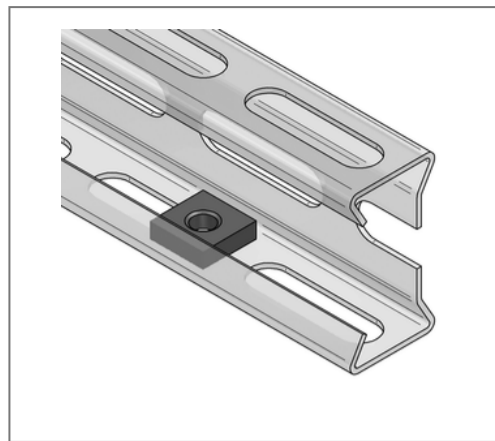

■ Threaded plate M10 square 17x17 mm galv.

Commercial details

Part no.	0740039
EAN/GTIN	4250928417114
Packing unit	100 pcs
Quantity unit	pcs
Weight	0,0090 kg/pc
Product group	02-074
Price unit	100

QR code

Technical data

Material	Steel
Material type	S235
Surface	galvanized

Product details

Loading capacity	see loads in the catalogue
Length L	17 mm
Width B	17 mm
Material thickness S	5 mm
Thread G	M10
Profile type	LP50
Shape	square