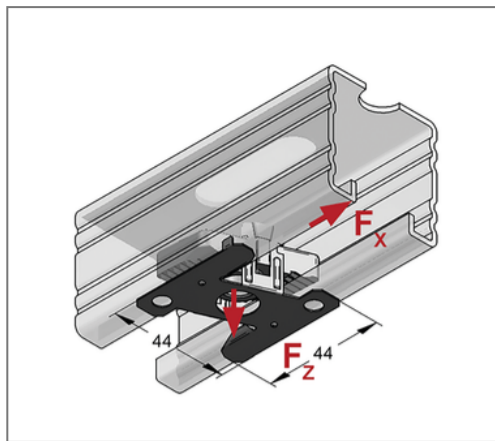

## ■ Stex 45 mounting plate MP M8 galv.

### Commercial details

Part no.	1280008
EAN/GTIN	4250928424679
Packing unit	30 pcs
Quantity unit	pcs
Weight	0,0576 kg/pc
Product group	02-128
Price unit	1

### Product details

Loading capacity	see loads in the catalogue
Length	44 mm
Width	44 mm
Thread	M8
Profile type	45
Shape	pivoted