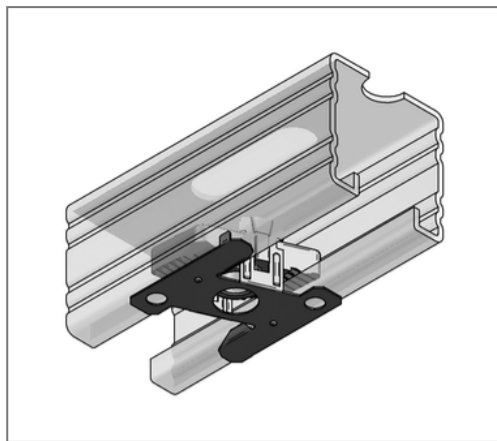

## ■ Stex 45 mounting plate MP M8 galv.

### Commercial details

Part no.	1280008
EAN/GTIN	4250928424679
Packing unit	30 pcs
Quantity unit	pcs
Weight	0,0576 kg/pc
Product group	02-128
Price unit	1

### Technical data

Material	Steel
Material type	S235
Surface	galvanized

### Product details

Loading capacity	see loads in the catalogue
Length	44 mm
Width	44 mm
Thread	M8
Profile type	45
Shape	pivoted