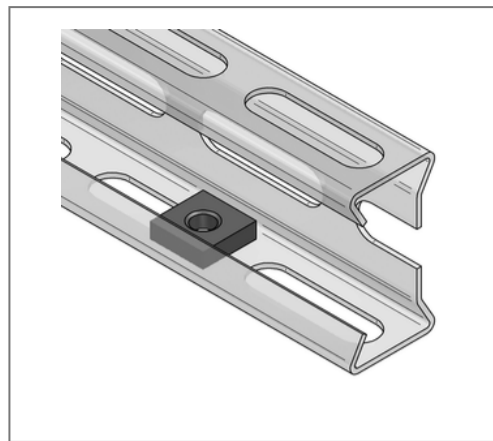

## ■ Threaded plate M8 square 17x17 mm galv.

### Technical data

Material	Steel
Material type	S235
Surface	galvanized

### Product details

Loading capacity	see loads in the catalogue
Length L	17 mm
Width B	17 mm
Material thickness S	5 mm
Thread G	M8
Profile type	LP50
Shape	square