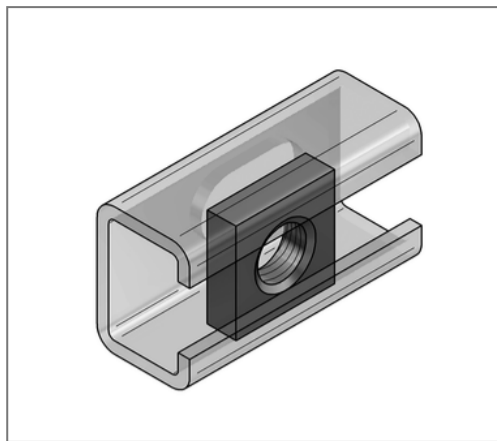

## ■ Threaded plate M8 square 17x17 mm galv.

### Product details

Loading capacity	see loads in the catalogue
Length L	17 mm
Width B	17 mm
Material thickness S	5 mm
Thread G	M8
Profile type	LP50
Shape	square