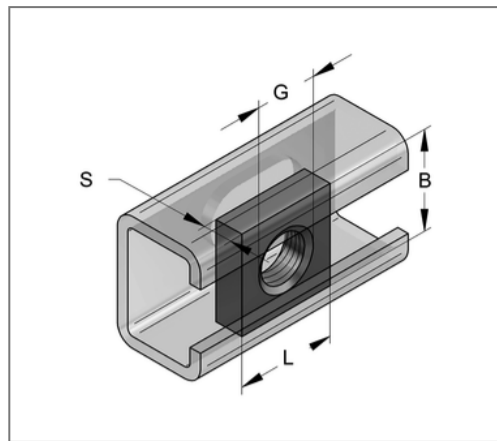

## ■ Threaded plate M8 square 17x17 mm galv.

### Product details

Loading capacity	see loads in the catalogue
Length L	17 mm
Width B	17 mm
Material thickness S	5 mm
Thread G	M8
Profile type	LP50
Shape	square