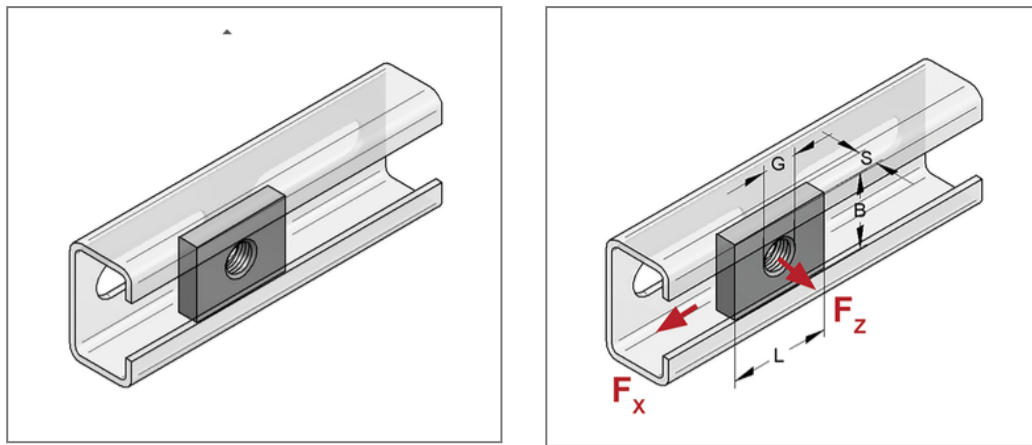

■ Threaded plate M10 square 30x22 mm galv.

Commercial details

Part no.	0750810
EAN/GTIN	4250928417275
Packing unit	100 pcs
Quantity unit	pcs
Weight	0,0283 kg/pc
Product group	02-075
Price unit	100

QR code

Technical data

Material	Steel
Material type	S235
Surface	galvanized

Product details

Loading capacity	see loads in the catalogue
Length L	30 mm
Width B	22 mm
Material thickness S	6 mm
Thread G	M10
Profile type	27, 35
Shape	square