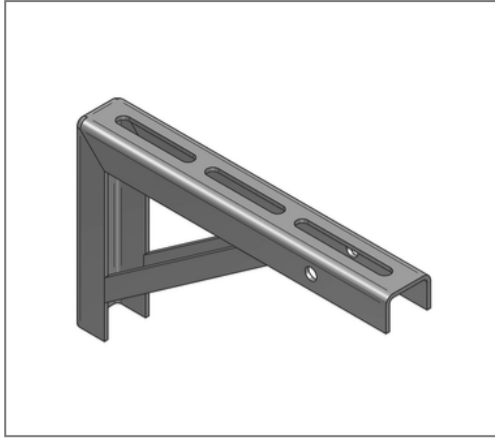

## ■ Universal console with brace 350 x 550 x 4 mm

### Specification

Application area	Console solid from U-profiles.
Specification	with brace

### Technical data

Material	Steel
Material type	S235
Surface	galvanized

### Product details

Höhe H	350 mm
Length L	550 mm
Thickness S	4 mm
load F1	6,5 kN
load F2	3,7 kN