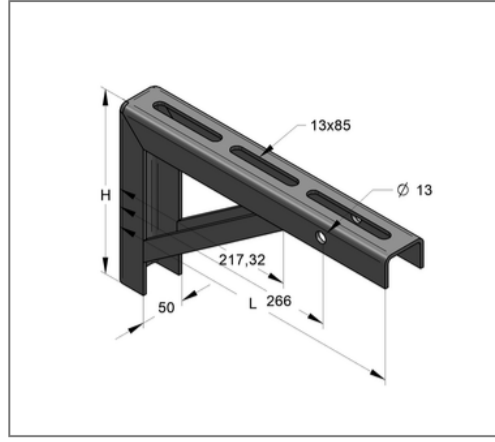

## ■ Universal console with brace 350 x 550 x 4 mm

### Commercial details

Part no.	081424301
EAN/GTIN	4250928419934
Packing unit	6 pcs
Quantity unit	pcs
Weight	4,14 kg/pc
Product group	02-083
Price unit	1

### Specification

Application area	Console solid from U-profiles.
Specification	with brace

### Product details

Höhe H	350 mm
Length L	550 mm
Thickness S	4 mm
load F1	6,5 kN
load F2	3,7 kN